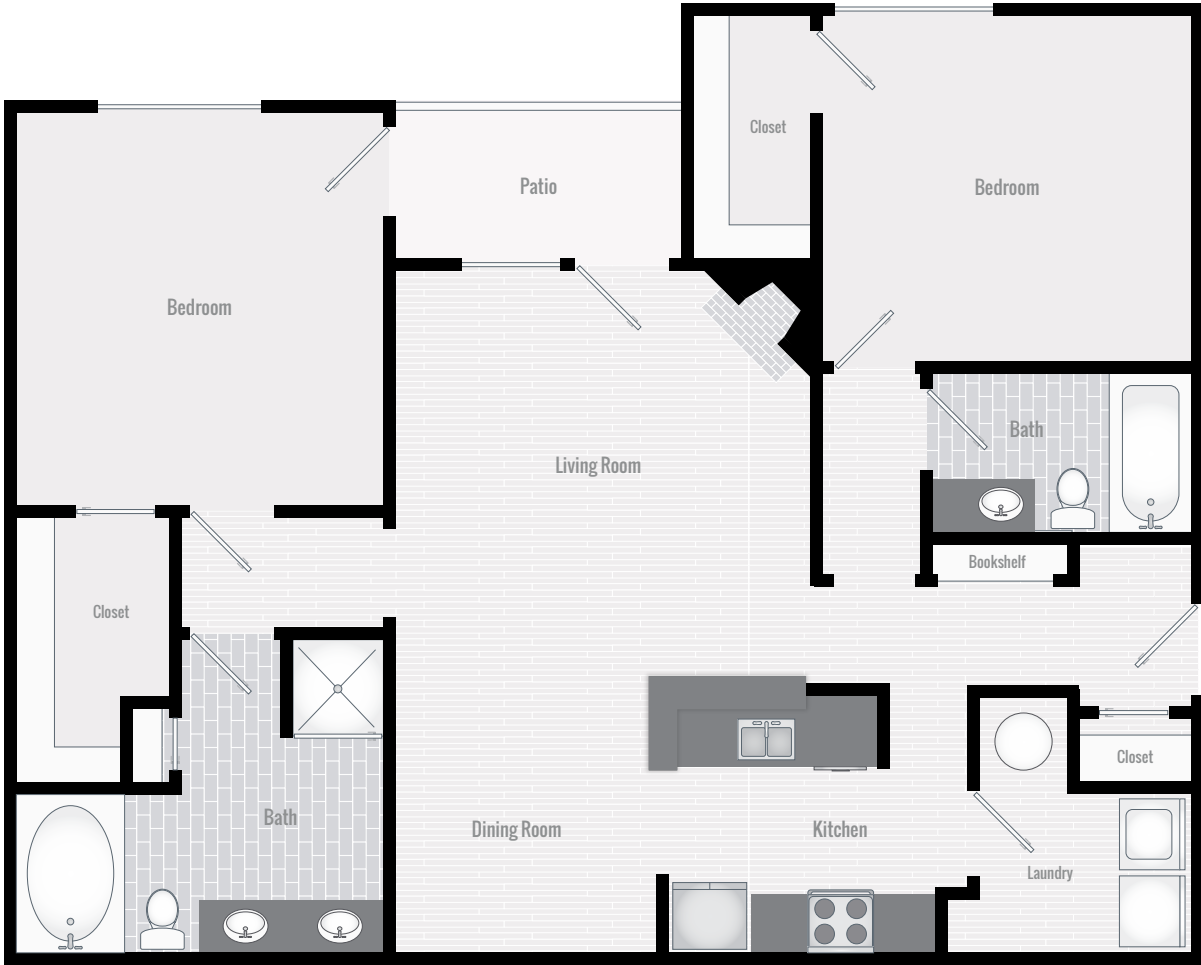

VineyardsApts.com

FLOOR PLAN B2

2 BEDROOM | 2 BATH | 1130 SF

VINEYARDS

281.599.9630

21550 Provincial Blvd
Katy, TX 77450

VineyardsApts.com

FLOOR PLAN B3