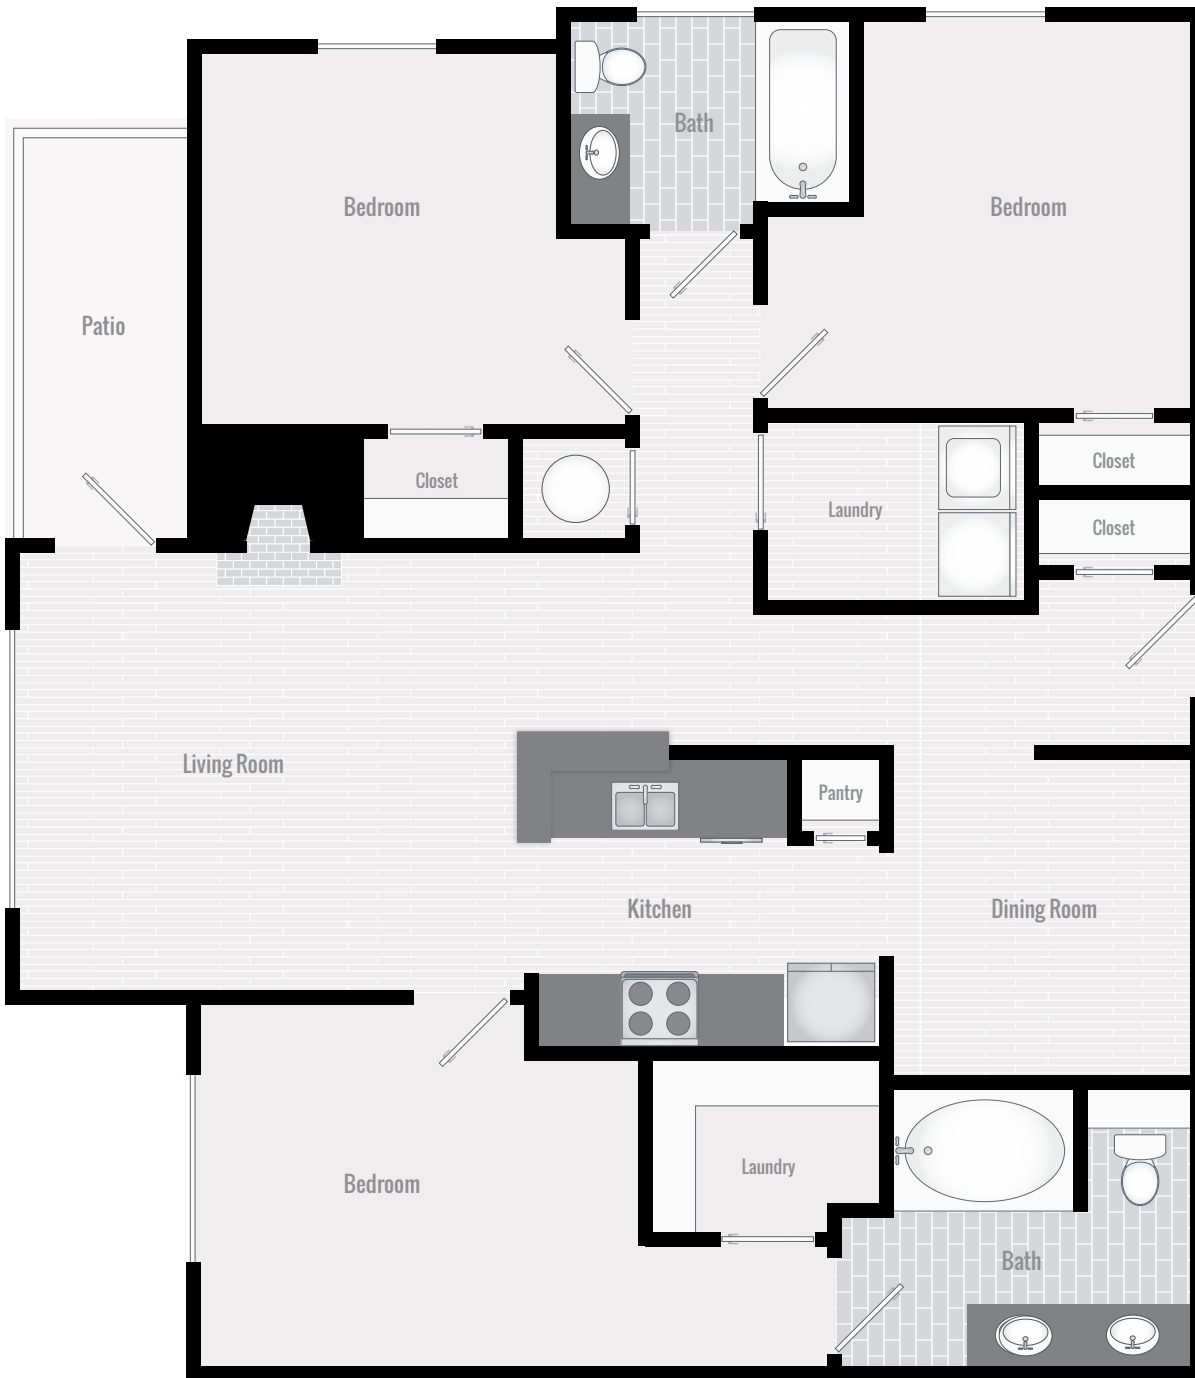

VineyardsApts.com

FLOOR PLAN B2

2 BEDROOM | 2 BATH | 1130 SF

VINEYARDS

281.599.9630

21550 Provincial Blvd
Katy, TX 77450

VineyardsApts.com

FLOOR PLAN B3

2 BEDROOM | 2 BATH | 1 250 SF

VINEYARDS

281.599.9630

21550 Provincial Blvd
 Katy, TX 77450

VineyardsApts.com

FLOOR PLAN C1

3 BEDROOM | 2 BATH | 1310 SF

VINEYARDS