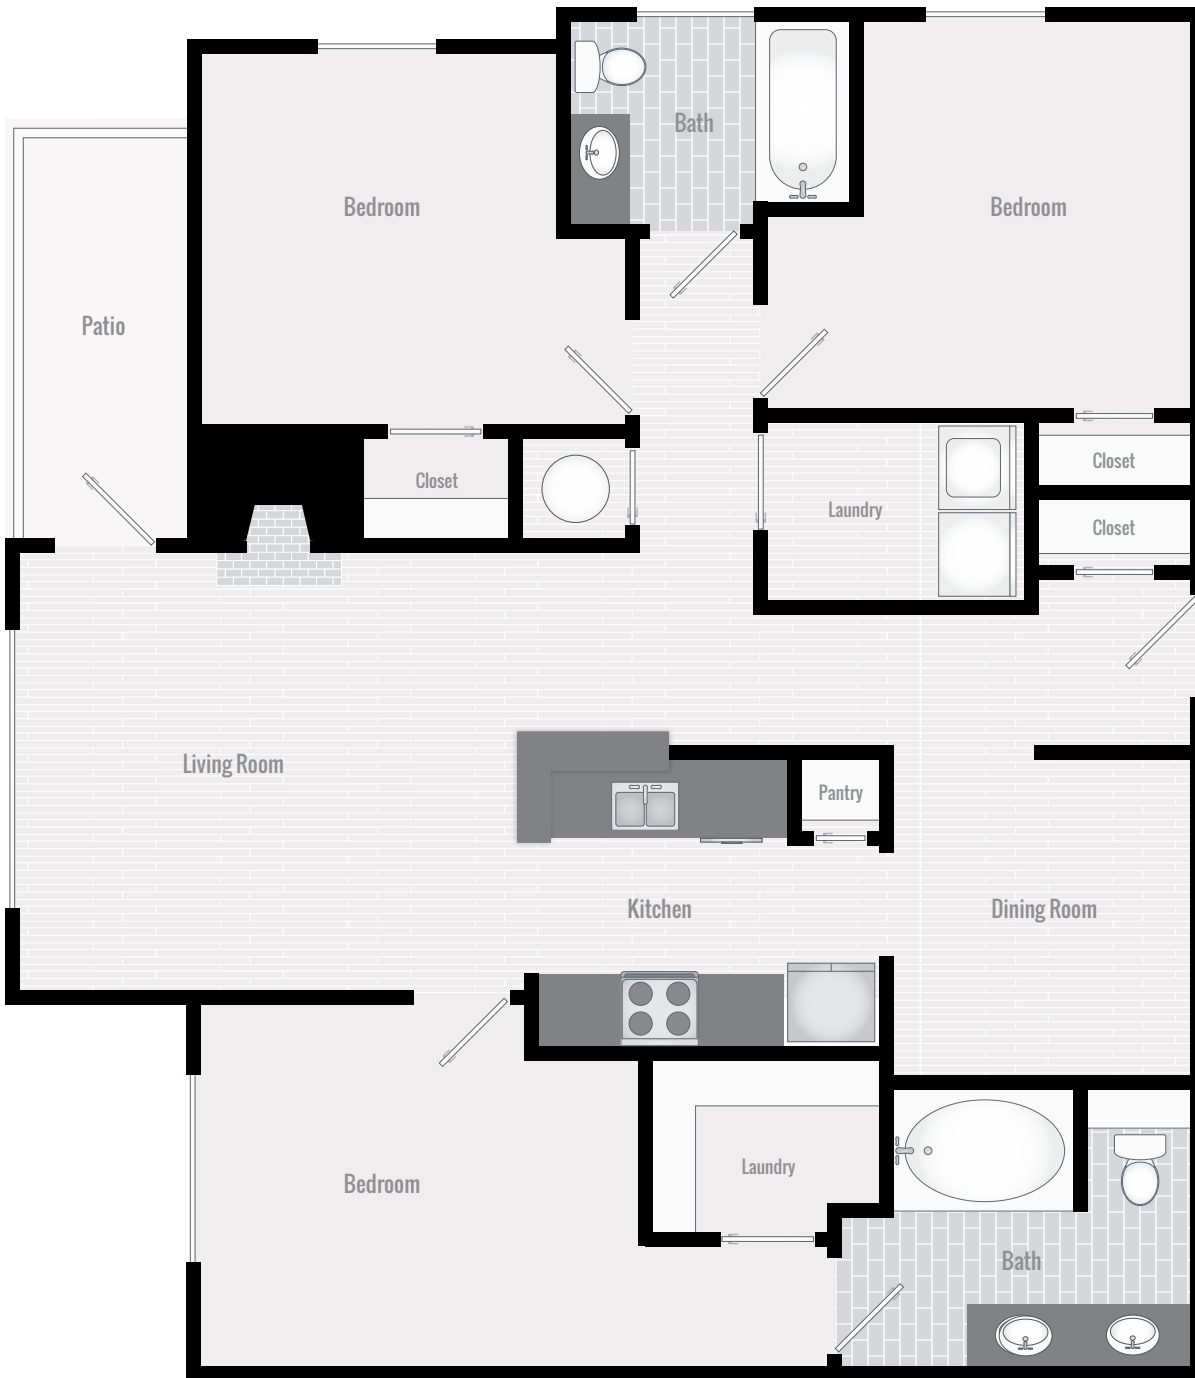

VineyardsApts.com

FLOOR PLAN B2

2 BEDROOM | 2 BATH | 1130 SF

VINEYARDS

281.599.9630

21550 Provincial Blvd
Katy, TX 77450

VineyardsApts.com

FLOOR PLAN B3

2 BEDROOM | 2 BATH | 1250 SF

VINEYARDS

281.599.9630

21550 Provincial Blvd
 Katy, TX 77450

VineyardsApts.com

FLOOR PLAN C1

3 BEDROOM | 2 BATH | 1310 SF

VINEYARDS