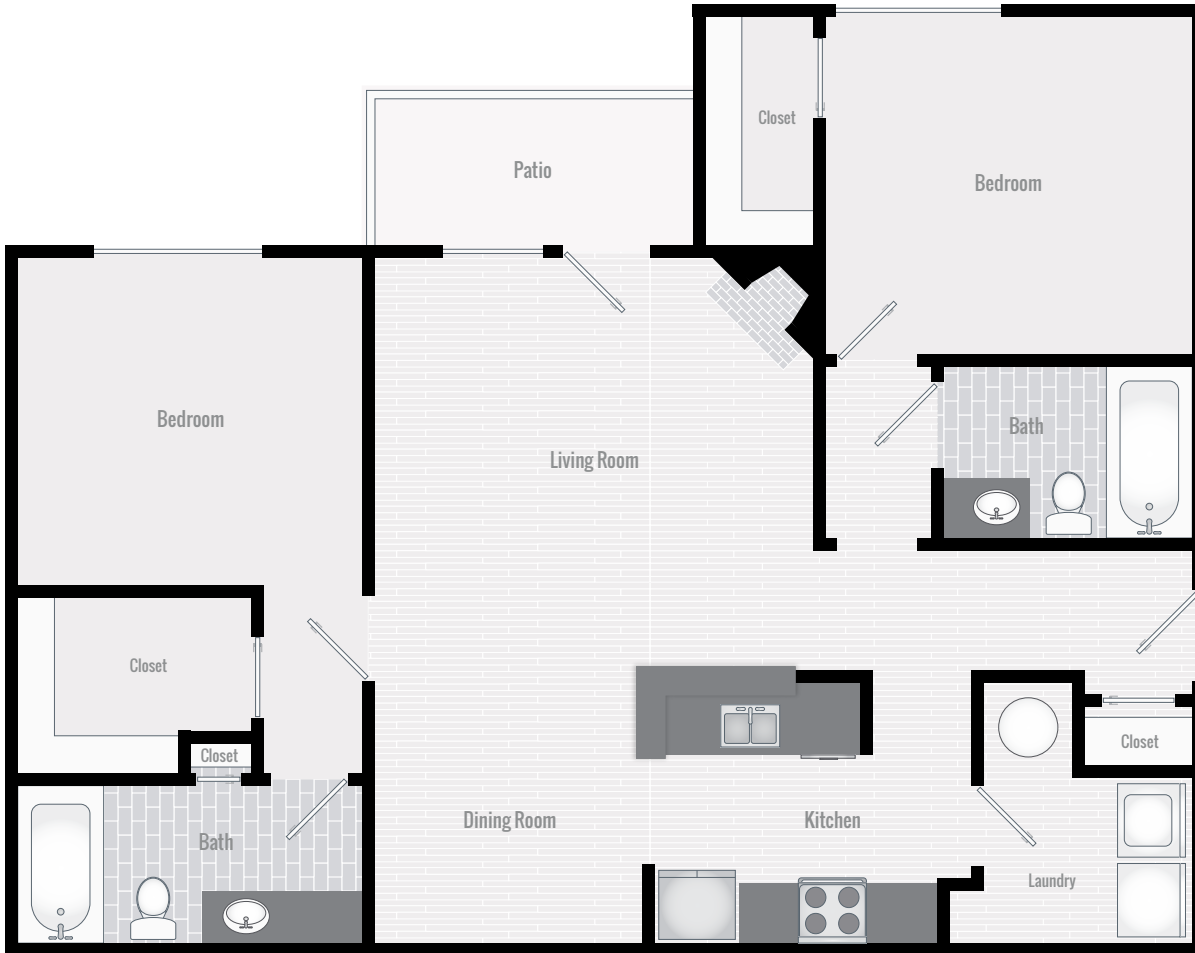

FLOOR PLAN A1
 1 BEDROOM | 1 BATH | 740 SF

VINEYARDS

281.599.9630

21550 Provincial Blvd
 Katy, TX 77450

VineyardsApts.com

FLOOR PLAN A2

1 BEDROOM | 1 BATH | 1050 - 1290 SF

VINEYARDS

281.599.9630

21550 Provincial Blvd
Katy, TX 77450

VineyardsApts.com

FLOOR PLAN B1

2 BEDROOM | 1 BATH | 1090 SF

VINEYARDS

281.599.9630

21550 Provincial Blvd
 Katy, TX 77450

VineyardsApts.com

FLOOR PLAN B2

2 BEDROOM | 2 BATH | 1130 SF

VINEYARDS

281.599.9630

21550 Provincial Blvd
Katy, TX 77450

VineyardsApts.com

FLOOR PLAN B3